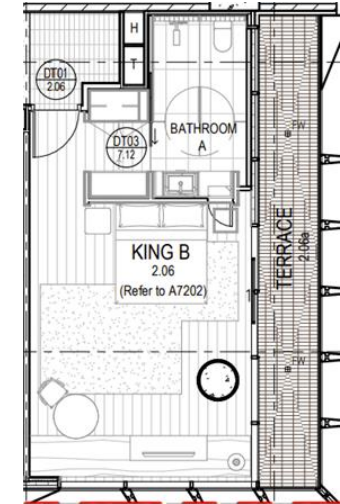

ROOM CAPACITIES AND DIMENSIONS

Room Name	Room Size Sq. M.	Banquet 10	Reception	Theater	Classroom	Boardroom	U-Shape	Cabaret
LEVEL 6								
Bellarine I	31	20	31	20	18	14	-	16
Bellarine II	54	50	54	56	27	22	21	40
Bellarine III	44	40	44	48	27	22	21	32
Bellarine IV	31	20	31	32	18	14	-	16
Bellarine V	38	40	38	56	27	22	21	32
Bellarine VI	38	30	38	56	27	22	21	24
Bellarine I to V	201	150	200	200	117	-	-	120

Average size of room 32 sq m. Indicative floorplan only

1 King View (67 Rooms) / 2 Twin View (43 Rooms)

- Located on floors 12 to 24
- In-room safe
- 50" HD Smart TV
- Complimentary high-speed Wi-Fi
- Nespresso™ machine with complimentary recyclable pods
- Individually controlled temperature
- Minibar (drinks only)
- 100% waste-free bathroom amenities by Mr. Smith

Average size of room 32 sq m. Indicative floorplan only

Room Types

1 King Bed with Balcony (4 Rooms) / 2 Twin Beds with Balcony (4 Rooms)

- Private Balcony
- Located on the 1st to 4th floors
- Pet friendly
- In-room safe
- 50" HD Smart TV
- Complimentary high-speed Wi-Fi
- Nespresso™ machine with complimentary recyclable pods
- Individually controlled temperature
- Minibar (drinks only)
- 100% waste-free bathroom amenities by Mr. Smith

Average size of room 40 sq m.
Indicative floorplan only

Room Types

1 King Bed Deluxe (31 Rooms)

- Located on floors 7 and 17
- In-room safe
- 50" HD Smart TV
- Complimentary high-speed Wi-Fi
- Nespresso™ machine with complimentary recyclable pods
- Individually controlled temperature
- Minibar (drinks only)
- 100% waste-free bathroom amenities by Mr. Smith