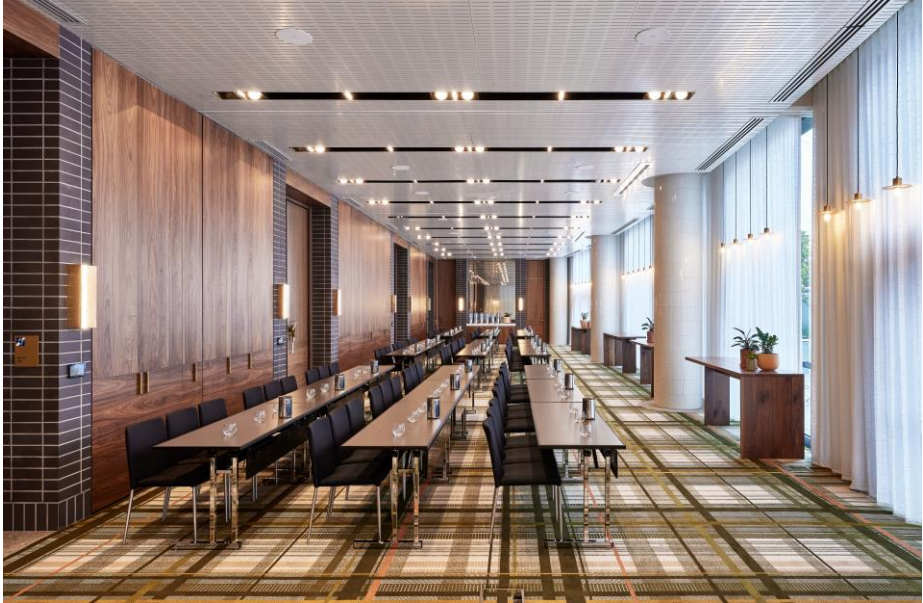

Bellarine Events Floor - entire level 6