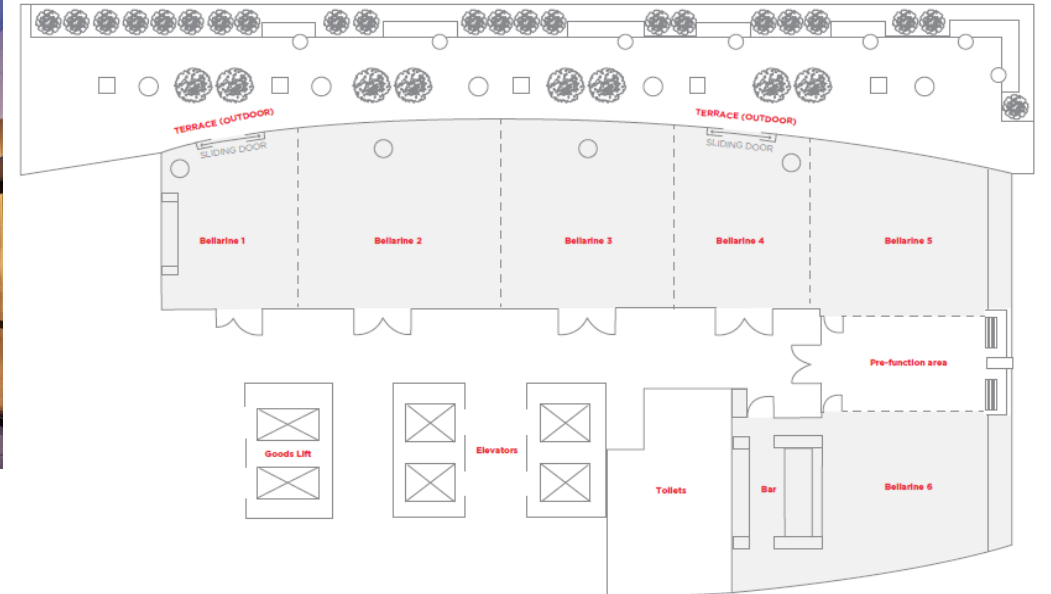

Hyatt Centric Melbourne

HYATT CENTRIC™

Hyatt Centric Melbourne

Hyatt Centric Melbourne features 277 guestrooms and a restaurant inspired by Melbourne's foodie scene – it's the perfect inner-city location for your stay and a launch pad for guests to explore everything Melbourne has to offer.

- **A minute away from Southern Cross Station and within the free tram city zone.**
- **850m walk to Marvel Stadium**
- **450m walk (6 minutes) from the MCEC**
- **15 min walk to Southbank**
- **1.3 km to Federation Square**
- **1.4 km to Bourke St Mall**
- **24 km from the Melbourne Airport**

Bellarine Events Floor

With 257 square meters of stylish space, plus a beautiful 210 square meter alfresco terrace, Hyatt Centric Melbourne provides a memorable location to hold business meetings, professional conferences, social events and elegant weddings.

ROOM CAPACITIES AND DIMENSIONS

Room Name	Room Size Sq. M.	Banquet 10	Reception	Theater	Classroom	Boardroom	U-Shape	Cabaret
LEVEL 6								
Bellarine I	31	20	31	20	18	14	-	16
Bellarine II	54	50	54	56	27	22	21	40
Bellarine III	44	40	44	48	27	22	21	32
Bellarine IV	31	20	31	32	18	14	-	16
Bellarine V	38	40	38	56	27	22	21	32
Bellarine VI	38	30	38	56	27	22	21	24
Bellarine I to V	201	150	200	200	117	-	-	120