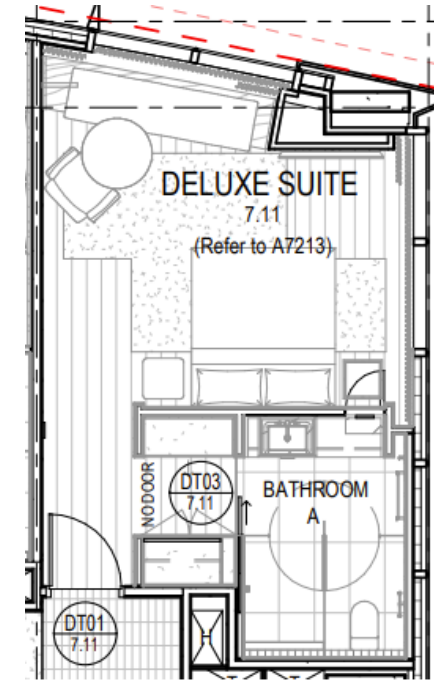

ROOM CAPACITIES AND DIMENSIONS

Room Name	Room Size Sq. M.	Banquet 10	Reception	Theater	Classroom	Boardroom	U-Shape	Cabaret
LEVEL 6								
Bellarine I	31	20	31	20	18	14	-	16
Bellarine II	54	50	54	56	27	22	21	40
Bellarine III	44	40	44	48	27	22	21	32
Bellarine IV	31	20	31	32	18	14	-	16
Bellarine V	38	40	38	56	27	22	21	32
Bellarine VI	38	30	38	56	27	22	21	24
Bellarine I to V	201	150	200	200	117	-	-	120

Average size of room 32 sq m. Indicative floorplan only

1 King View (67 Rooms) / 2 Twin View (43 Rooms)

- Located on floors 12 to 24
- In-room safe
- 50" HD Smart TV
- Complimentary high-speed Wi-Fi
- Nespresso™ machine with complimentary recyclable pods
- Individually controlled temperature
- Minibar (drinks only)
- 100% waste-free bathroom amenities by Mr. Smith

Average size of room 40 sq m.
Indicative floorplan only

Room Types

1 King Bed Deluxe (31 Rooms)

- Located on floors 7 and 17
- In-room safe
- 50" HD Smart TV
- Complimentary high-speed Wi-Fi
- Nespresso™ machine with complimentary recyclable pods
- Individually controlled temperature
- Minibar (drinks only)
- 100% waste-free bathroom amenities by Mr. Smith

1 King Bed View Deluxe (23 Rooms)

- Views of city and Port Phillip Bay
- Located on floors 7 and 17
- In-room safe
- 50" HD Smart TV
- Complimentary high-speed Wi-Fi
- Nespresso™ machine with complimentary recyclable pods
- Individually controlled temperature
- Minibar (drinks only)
- 100% waste-free bathroom amenities by Mr. Smith