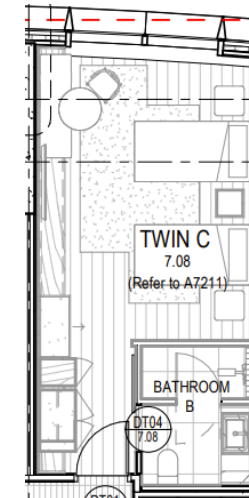

ROOM CAPACITIES AND DIMENSIONS

Room Name	Room Size Sq. M.	Banquet 10	Reception	Theater	Classroom	Boardroom	U-Shape	Cabaret
LEVEL 6								
Bellarine I	31	20	31	20	18	14	-	16
Bellarine II	54	50	54	56	27	22	21	40
Bellarine III	44	40	44	48	27	22	21	32
Bellarine IV	31	20	31	32	18	14	-	16
Bellarine V	38	40	38	56	27	22	21	32
Bellarine VI	38	30	38	56	27	22	21	24
Bellarine I to V	201	150	200	200	117	-	-	120

Bellarine Events Floor - entire level 6

Bellarine Events Floor – level 6

Bellarine Events Floor – level 6

Conservatory - Private room - Level 25

Accommodation Room Types

1 King Bed (47 Rooms) / 2 Twin Beds (44 Rooms)

Average size of room 32 sq m. Indicative floorplan only

1 King View (67 Rooms) / 2 Twin View (43 Rooms)

- Located on floors 12 to 24
- In-room safe
- 50" HD Smart TV
- Complimentary high-speed Wi-Fi
- Nespresso™ machine with complimentary recyclable pods
- Individually controlled temperature
- Minibar (drinks only)
- 100% waste-free bathroom amenities by Mr. Smith