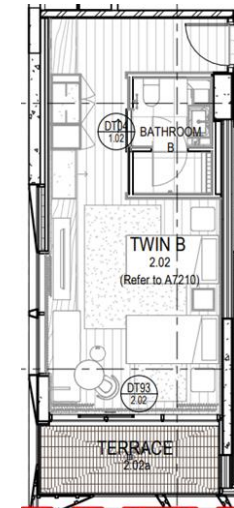

ROOM CAPACITIES AND DIMENSIONS

Room Name	Room Size Sq. M.	Banquet 10	Reception	Theater	Classroom	Boardroom	U-Shape	Cabaret
LEVEL 6								
Bellarine I	31	20	31	20	18	14	-	16
Bellarine II	54	50	54	56	27	22	21	40
Bellarine III	44	40	44	48	27	22	21	32
Bellarine IV	31	20	31	32	18	14	-	16
Bellarine V	38	40	38	56	27	22	21	32
Bellarine VI	38	30	38	56	27	22	21	24
Bellarine I to V	201	150	200	200	117	-	-	120

Average size of room 32 sq m. Indicative floorplan only

1 King View (67 Rooms) / 2 Twin View (43 Rooms)

- Located on floors 12 to 24
- In-room safe
- 50" HD Smart TV
- Complimentary high-speed Wi-Fi
- Nespresso™ machine with complimentary recyclable pods
- Individually controlled temperature
- Minibar (drinks only)
- 100% waste-free bathroom amenities by Mr. Smith

Average size of room 32 sq m. Indicative floorplan only

Room Types

1 King Bed with Balcony (4 Rooms) / 2 Twin Beds with Balcony (4 Rooms)

- Private Balcony
- Located on the 1st to 4th floors
- Pet friendly
- In-room safe
- 50" HD Smart TV
- Complimentary high-speed Wi-Fi
- Nespresso™ machine with complimentary recyclable pods
- Individually controlled temperature
- Minibar (drinks only)
- 100% waste-free bathroom amenities by Mr. Smith

Average size of room 40 sq m.
Indicative floorplan only

Room Types

1 King Bed Deluxe (31 Rooms)

- Located on floors 7 and 17
- In-room safe
- 50" HD Smart TV
- Complimentary high-speed Wi-Fi
- Nespresso™ machine with complimentary recyclable pods
- Individually controlled temperature
- Minibar (drinks only)
- 100% waste-free bathroom amenities by Mr. Smith