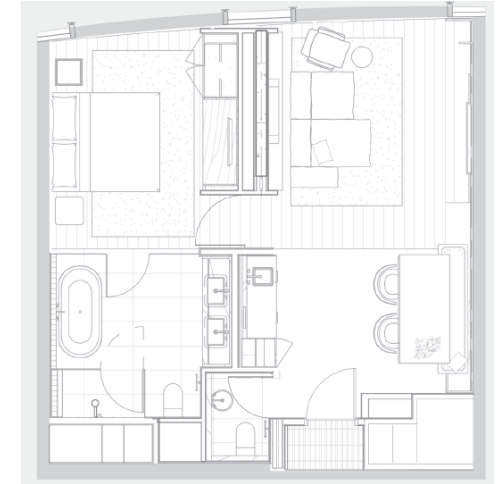

Room Types

King Suite (11 Rooms)

- Located on floors 17-20
- In-room safe
- 50" HD Smart TV
- Complimentary high-speed Wi-Fi
- Nespresso™ machine with complimentary recyclable pods
- Individually controlled temperature
- Minibar (drinks only)
- 100% waste-free bathroom amenities by Mr. Smith
- Amenities by Appelles
- Separate shower and bath

Average size of room 64 sq m.
Indicative floorplan only

Premier Suite (3 Rooms)

- Located on floors 17-20
- In-room safe
- 50" HD Smart TV
- Complimentary high-speed Wi-Fi
- Nespresso™ machine with complimentary recyclable pods
- Individually controlled temperature
- Minibar (drinks only)
- 100% waste-free bathroom amenities by Mr. Smith
- Amenities by Appelles
- Separate double shower and bath
- Separate living, dining and bedroom areas
- Two HD Smart TVs