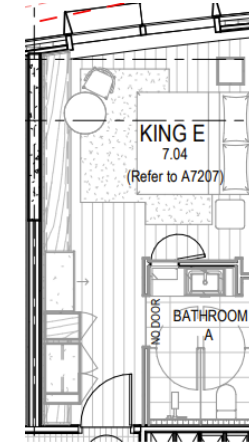

ROOM CAPACITIES AND DIMENSIONS

Room Name	Room Size Sq. M.	Banquet 10	Reception	Theater	Classroom	Boardroom	U-Shape	Cabaret
LEVEL 6								
Bellarine I	31	20	31	20	18	14	-	16
Bellarine II	54	50	54	56	27	22	21	40
Bellarine III	44	40	44	48	27	22	21	32
Bellarine IV	31	20	31	32	18	14	-	16
Bellarine V	38	40	38	56	27	22	21	32
Bellarine VI	38	30	38	56	27	22	21	24
Bellarine I to V	201	150	200	200	117	-	-	120

Bellarine Events Floor - entire level 6

Bellarine Events Floor – level 6

Bellarine Events Floor – level 6

Conservatory - Private room - Level 25

Accommodation Room Types

1 King Bed (47 Rooms) / 2 Twin Beds (44 Rooms)

Average size of room 32 sq m. Indicative floorplan only

1 King View (67 Rooms) / 2 Twin View (43 Rooms)

- Located on floors 12 to 24
- In-room safe
- 50" HD Smart TV
- Complimentary high-speed Wi-Fi
- Nespresso™ machine with complimentary recyclable pods
- Individually controlled temperature
- Minibar (drinks only)
- 100% waste-free bathroom amenities by Mr. Smith