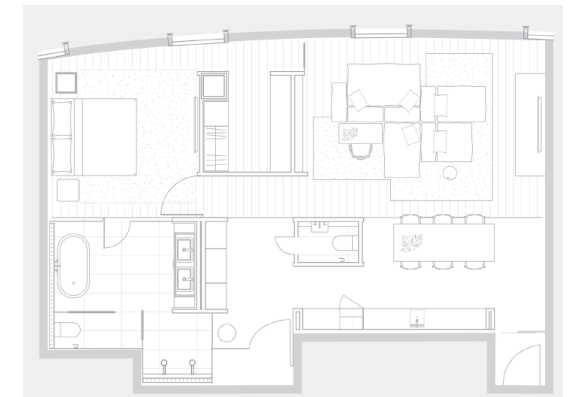

Average size of room 96 sq m. Indicative floorplan only

Leisure and Dining

- **Langlands Restaurant and Bar**
- **Allie Lane Café**
- **Indoor 25m pool**
- **24-hour fitness studio**

Langlands Restaurant and Bar