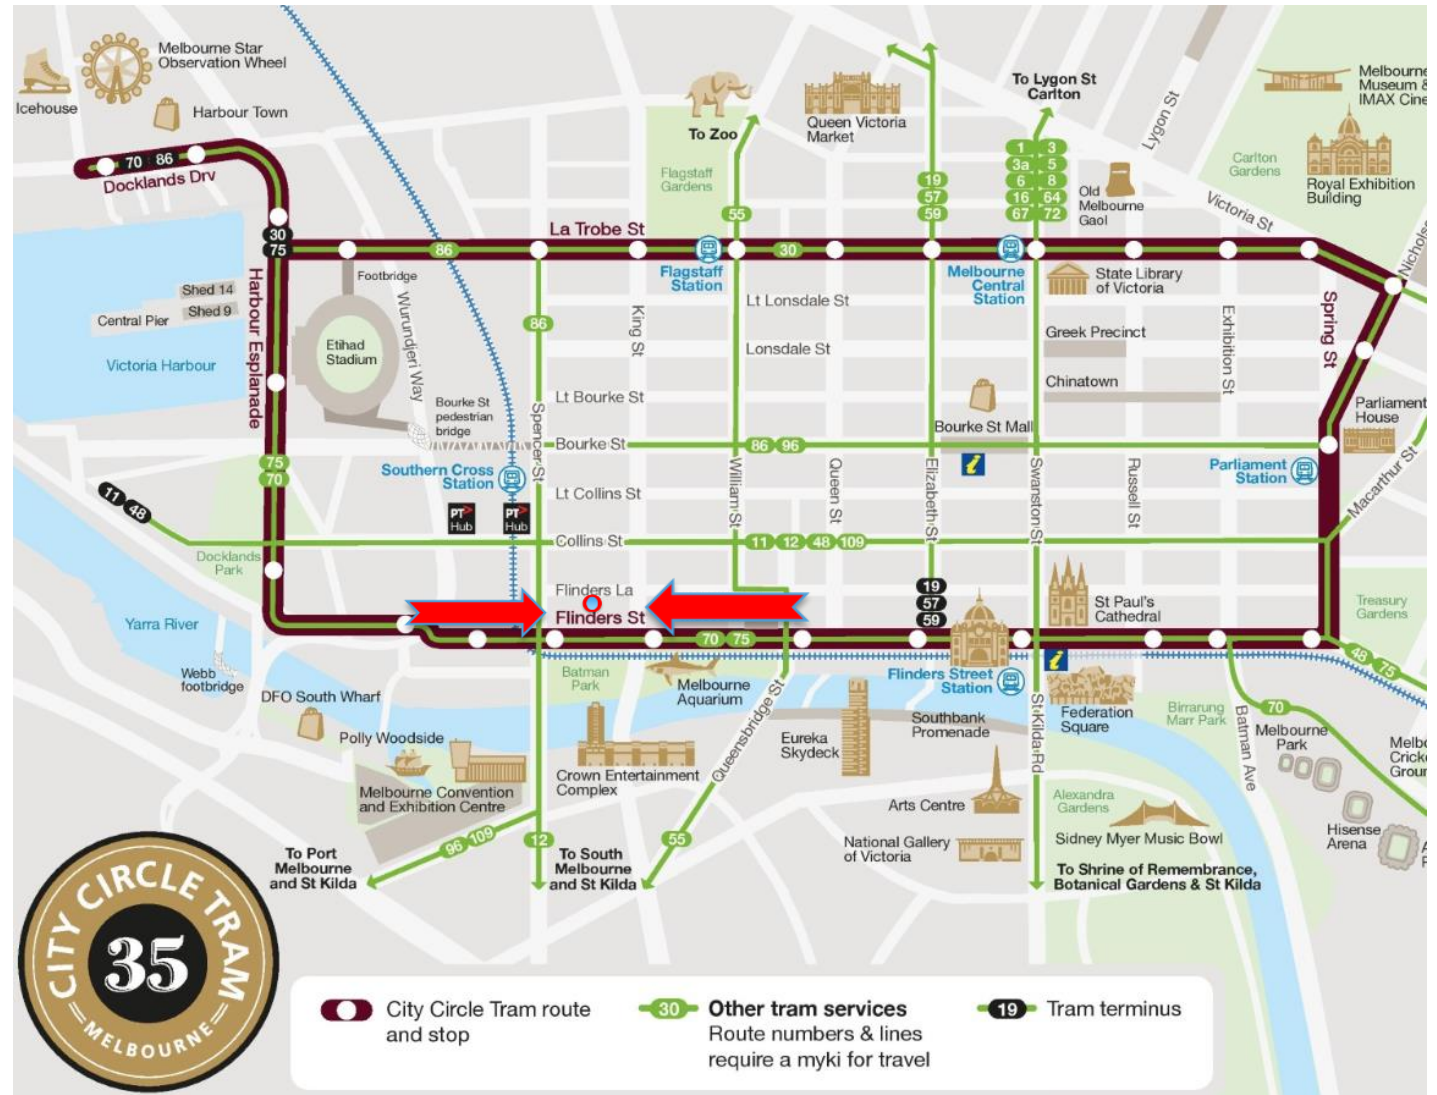

Hyatt Centric Melbourne

HYATT CENTRIC™

Hyatt Centric Melbourne

Hyatt Centric Melbourne features 277 guestrooms and a restaurant inspired by Melbourne's foodie scene – it's the perfect inner-city location for your stay and a launch pad for guests to explore everything Melbourne has to offer.

- **A minute away from Southern Cross Station and within the free tram city zone.**
- **850m walk to Marvel Stadium**
- **450m walk (6 minutes) from the MCEC**
- **15 min walk to Southbank**
- **1.3 km to Federation Square**
- **1.4 km to Bourke St Mall**
- **24 km from the Melbourne Airport**