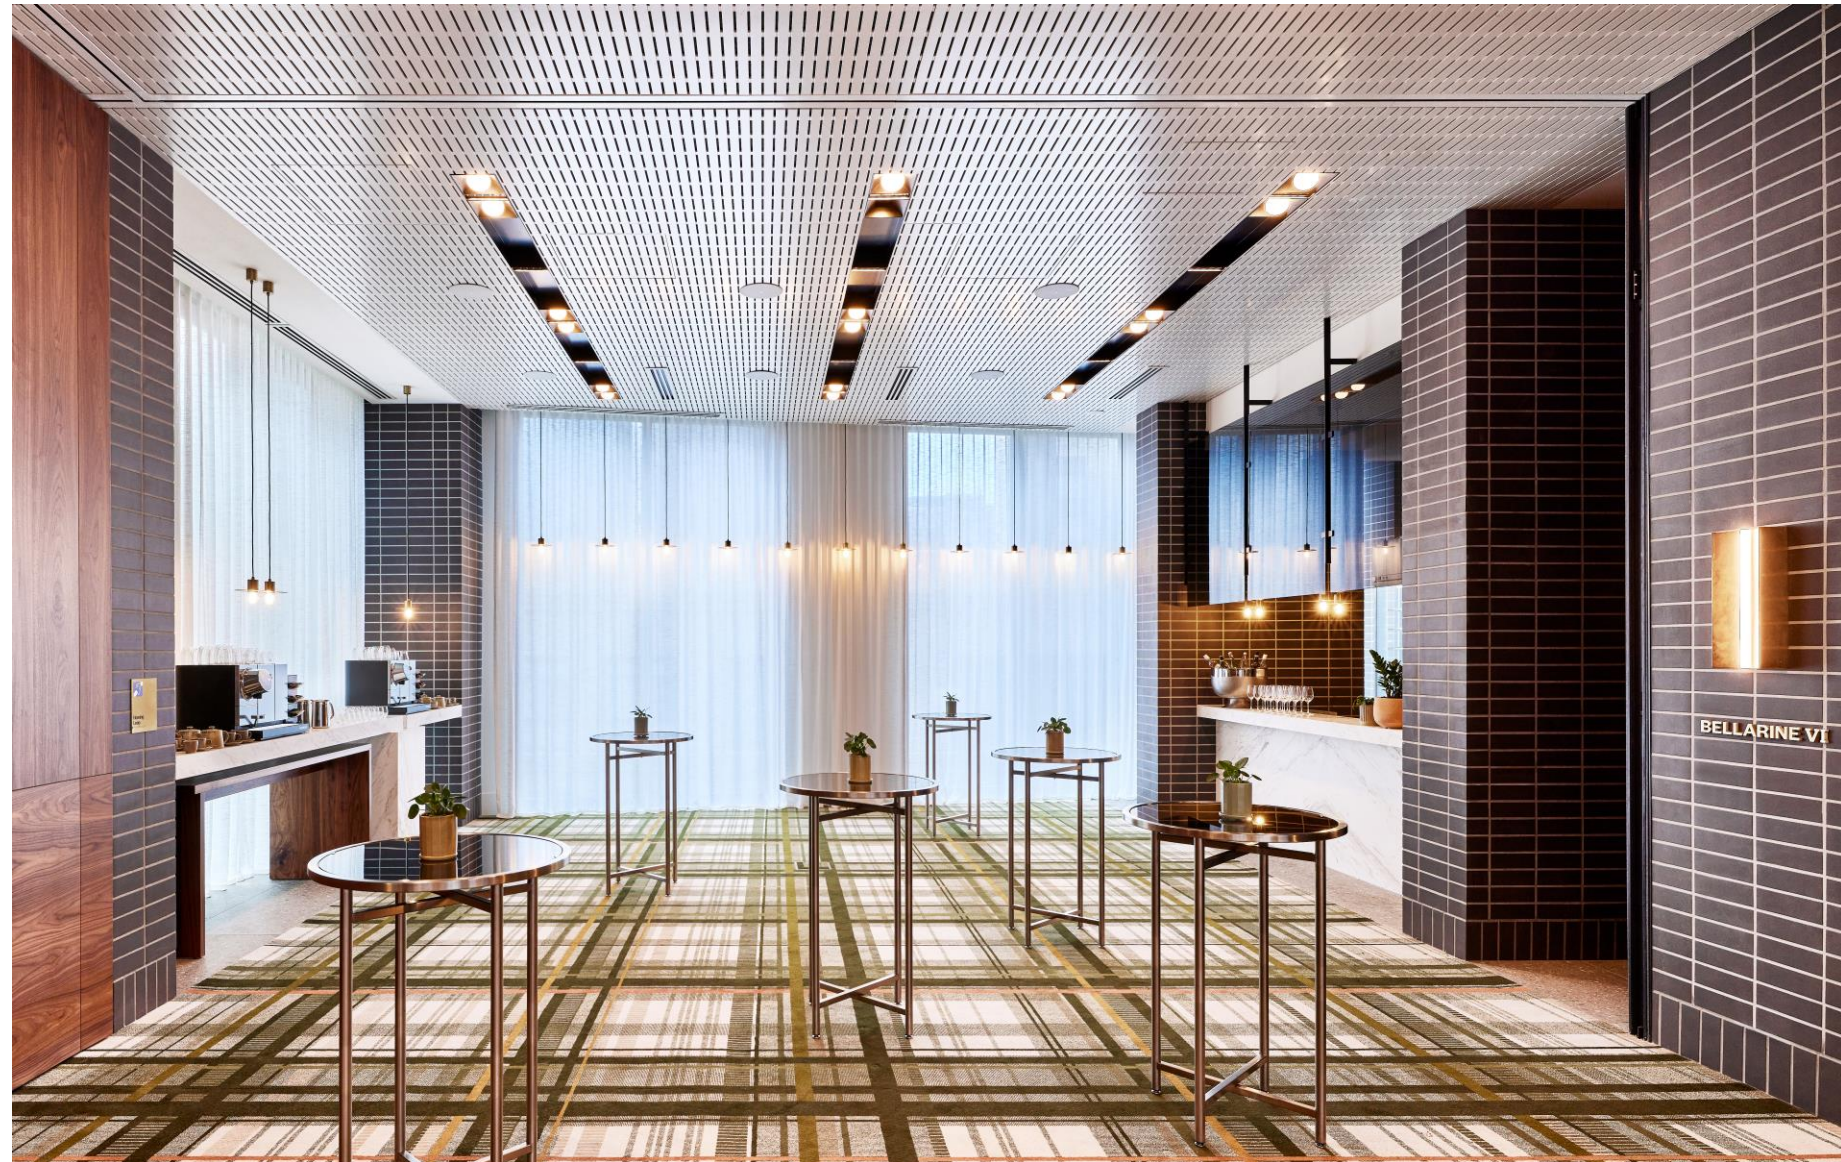

Bellarine Events Floor – level 6